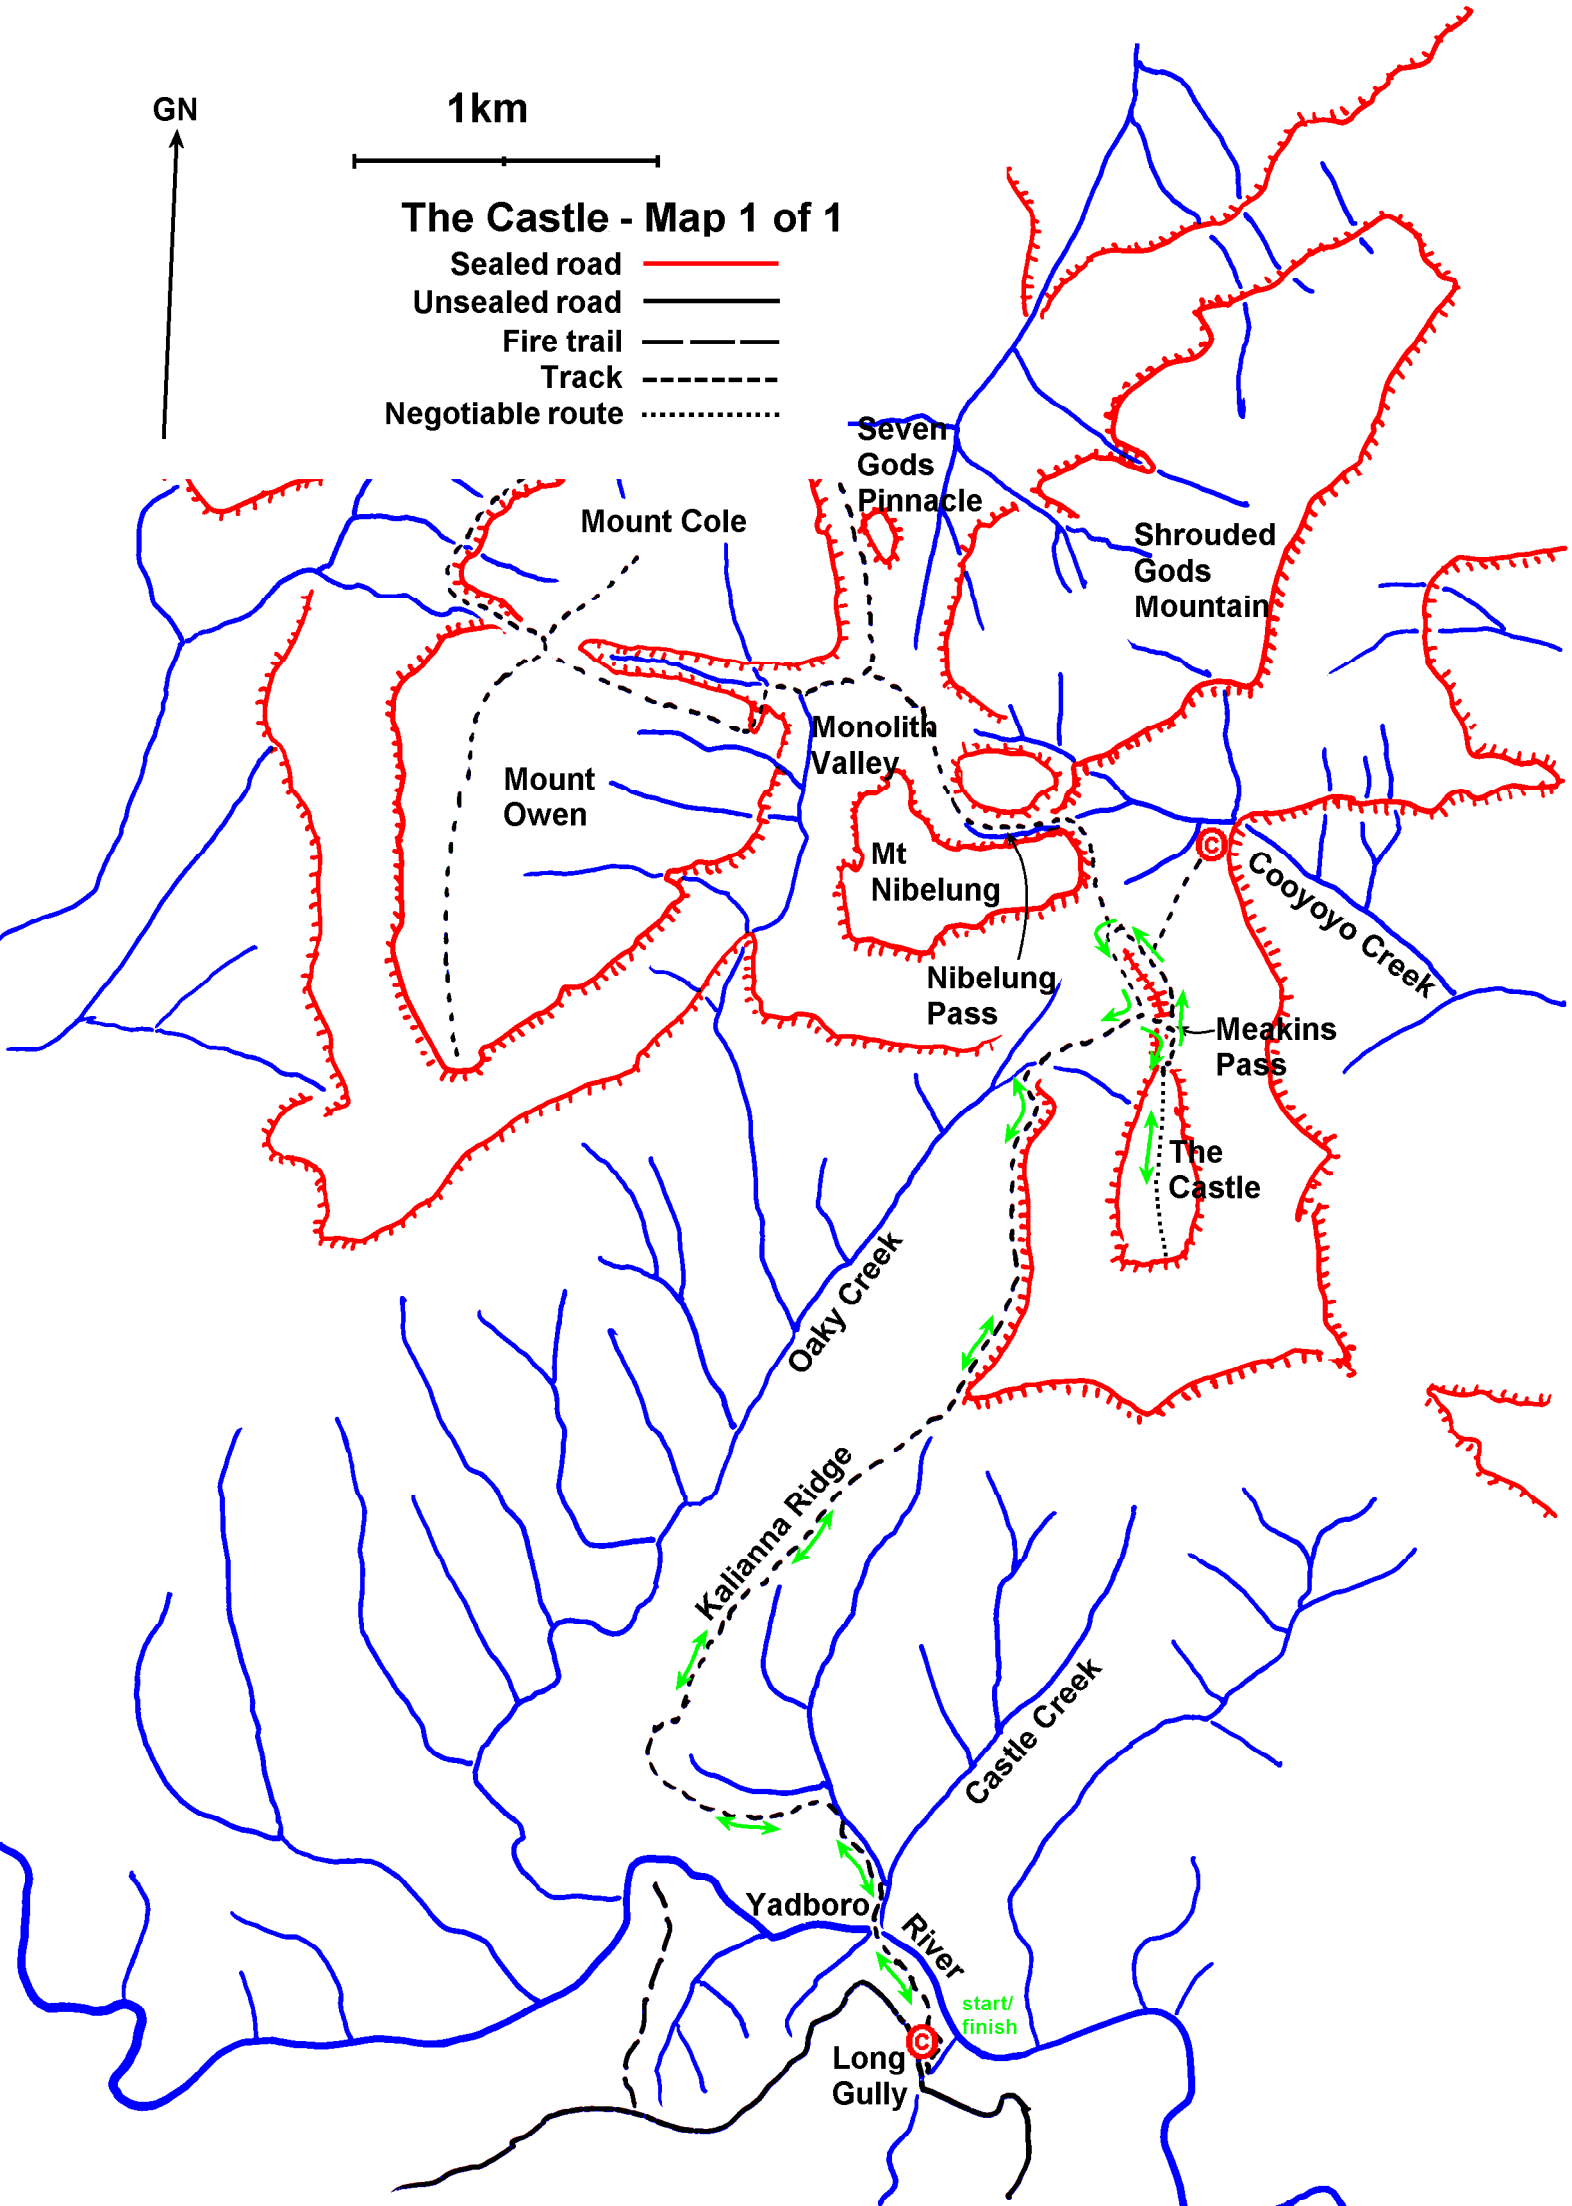

GN

1km

The Castle - Map 1 of 1

- Sealed road
- Unsealed road
- Fire trail
- Track
- Negotiable route

Mount Cole

Seven Gods Pinnacle

Shrouded Gods Mountain

Mount Owen

Monolith Valley

Mt Nibelung

Nibelung Pass

Meakins Pass

The Castle

Cooyoyo Creek

Oaky Creek

Kalianna Ridge

Castle Creek

Yadboro

River

Long Gully

start/finish