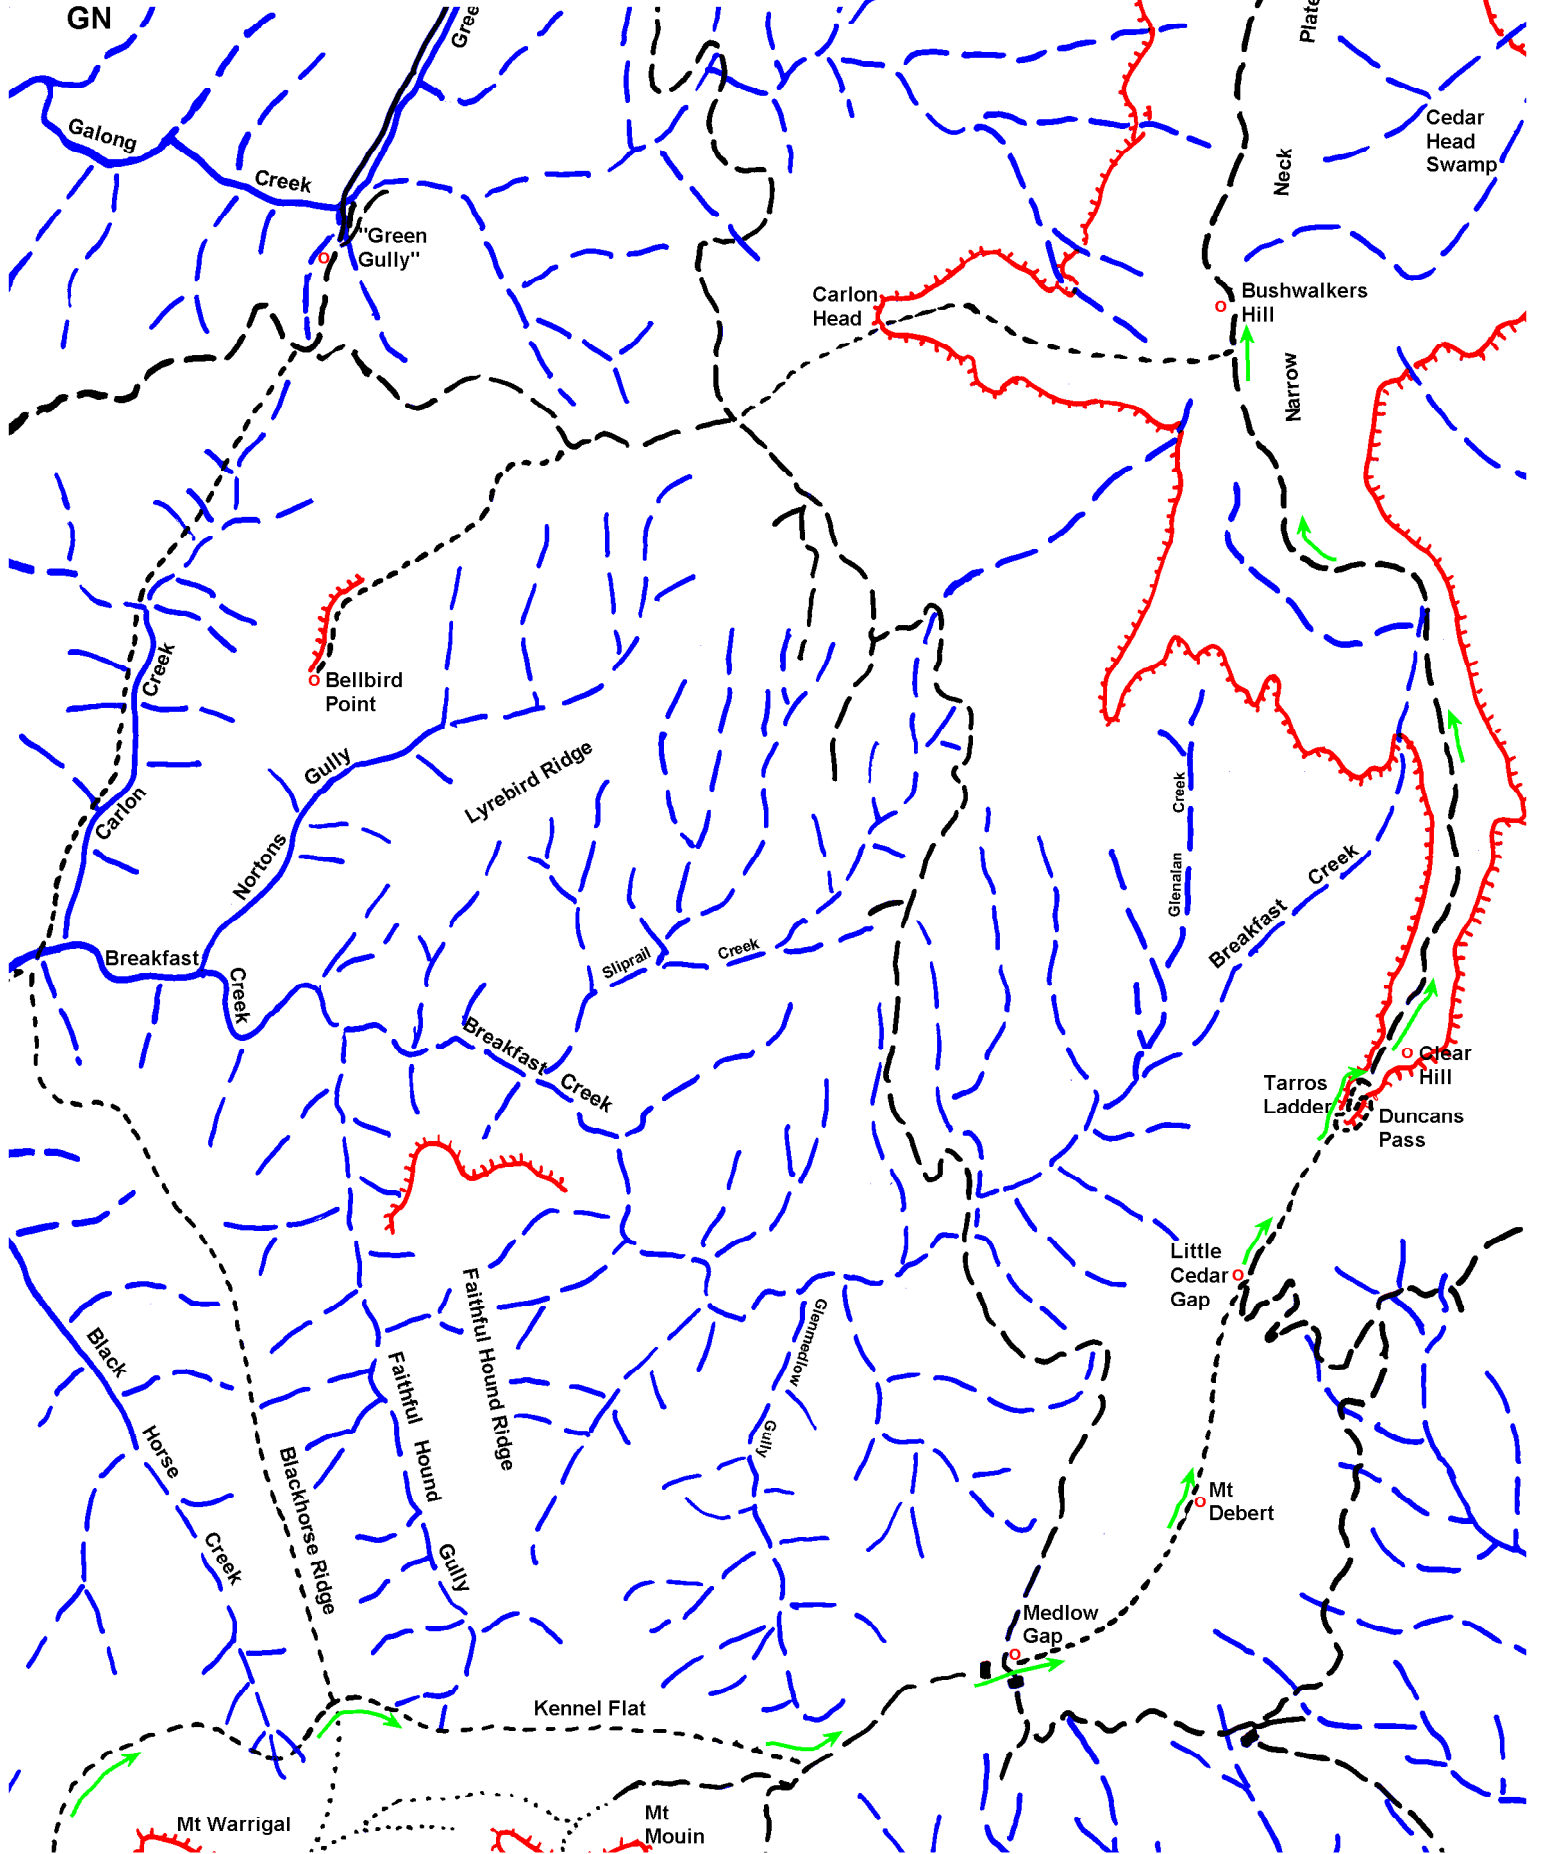

1km

Kanangra to Katoomba - Map 4 of 5

- Fire trail ————
- Track - - - - -
- Negotiable route ······

GN

Galong

Creek

"Green Gully"

Bellbird Point

Carlton Head

Bushwalkers Hill

Norton's Gully

Lyrebird Ridge

Silprail Creek

Breakfast Creek

Breakfast Creek

Glenalan Creek

Breakfast Creek

Black Horse Creek

Faithful Hound Gully

Faithful Hound Ridge

Glenmedlow Gully

Blackhorse Ridge

Little Cedar Gap

Mt Debert

Tarros Ladder

Clear Hill

Duncans Pass